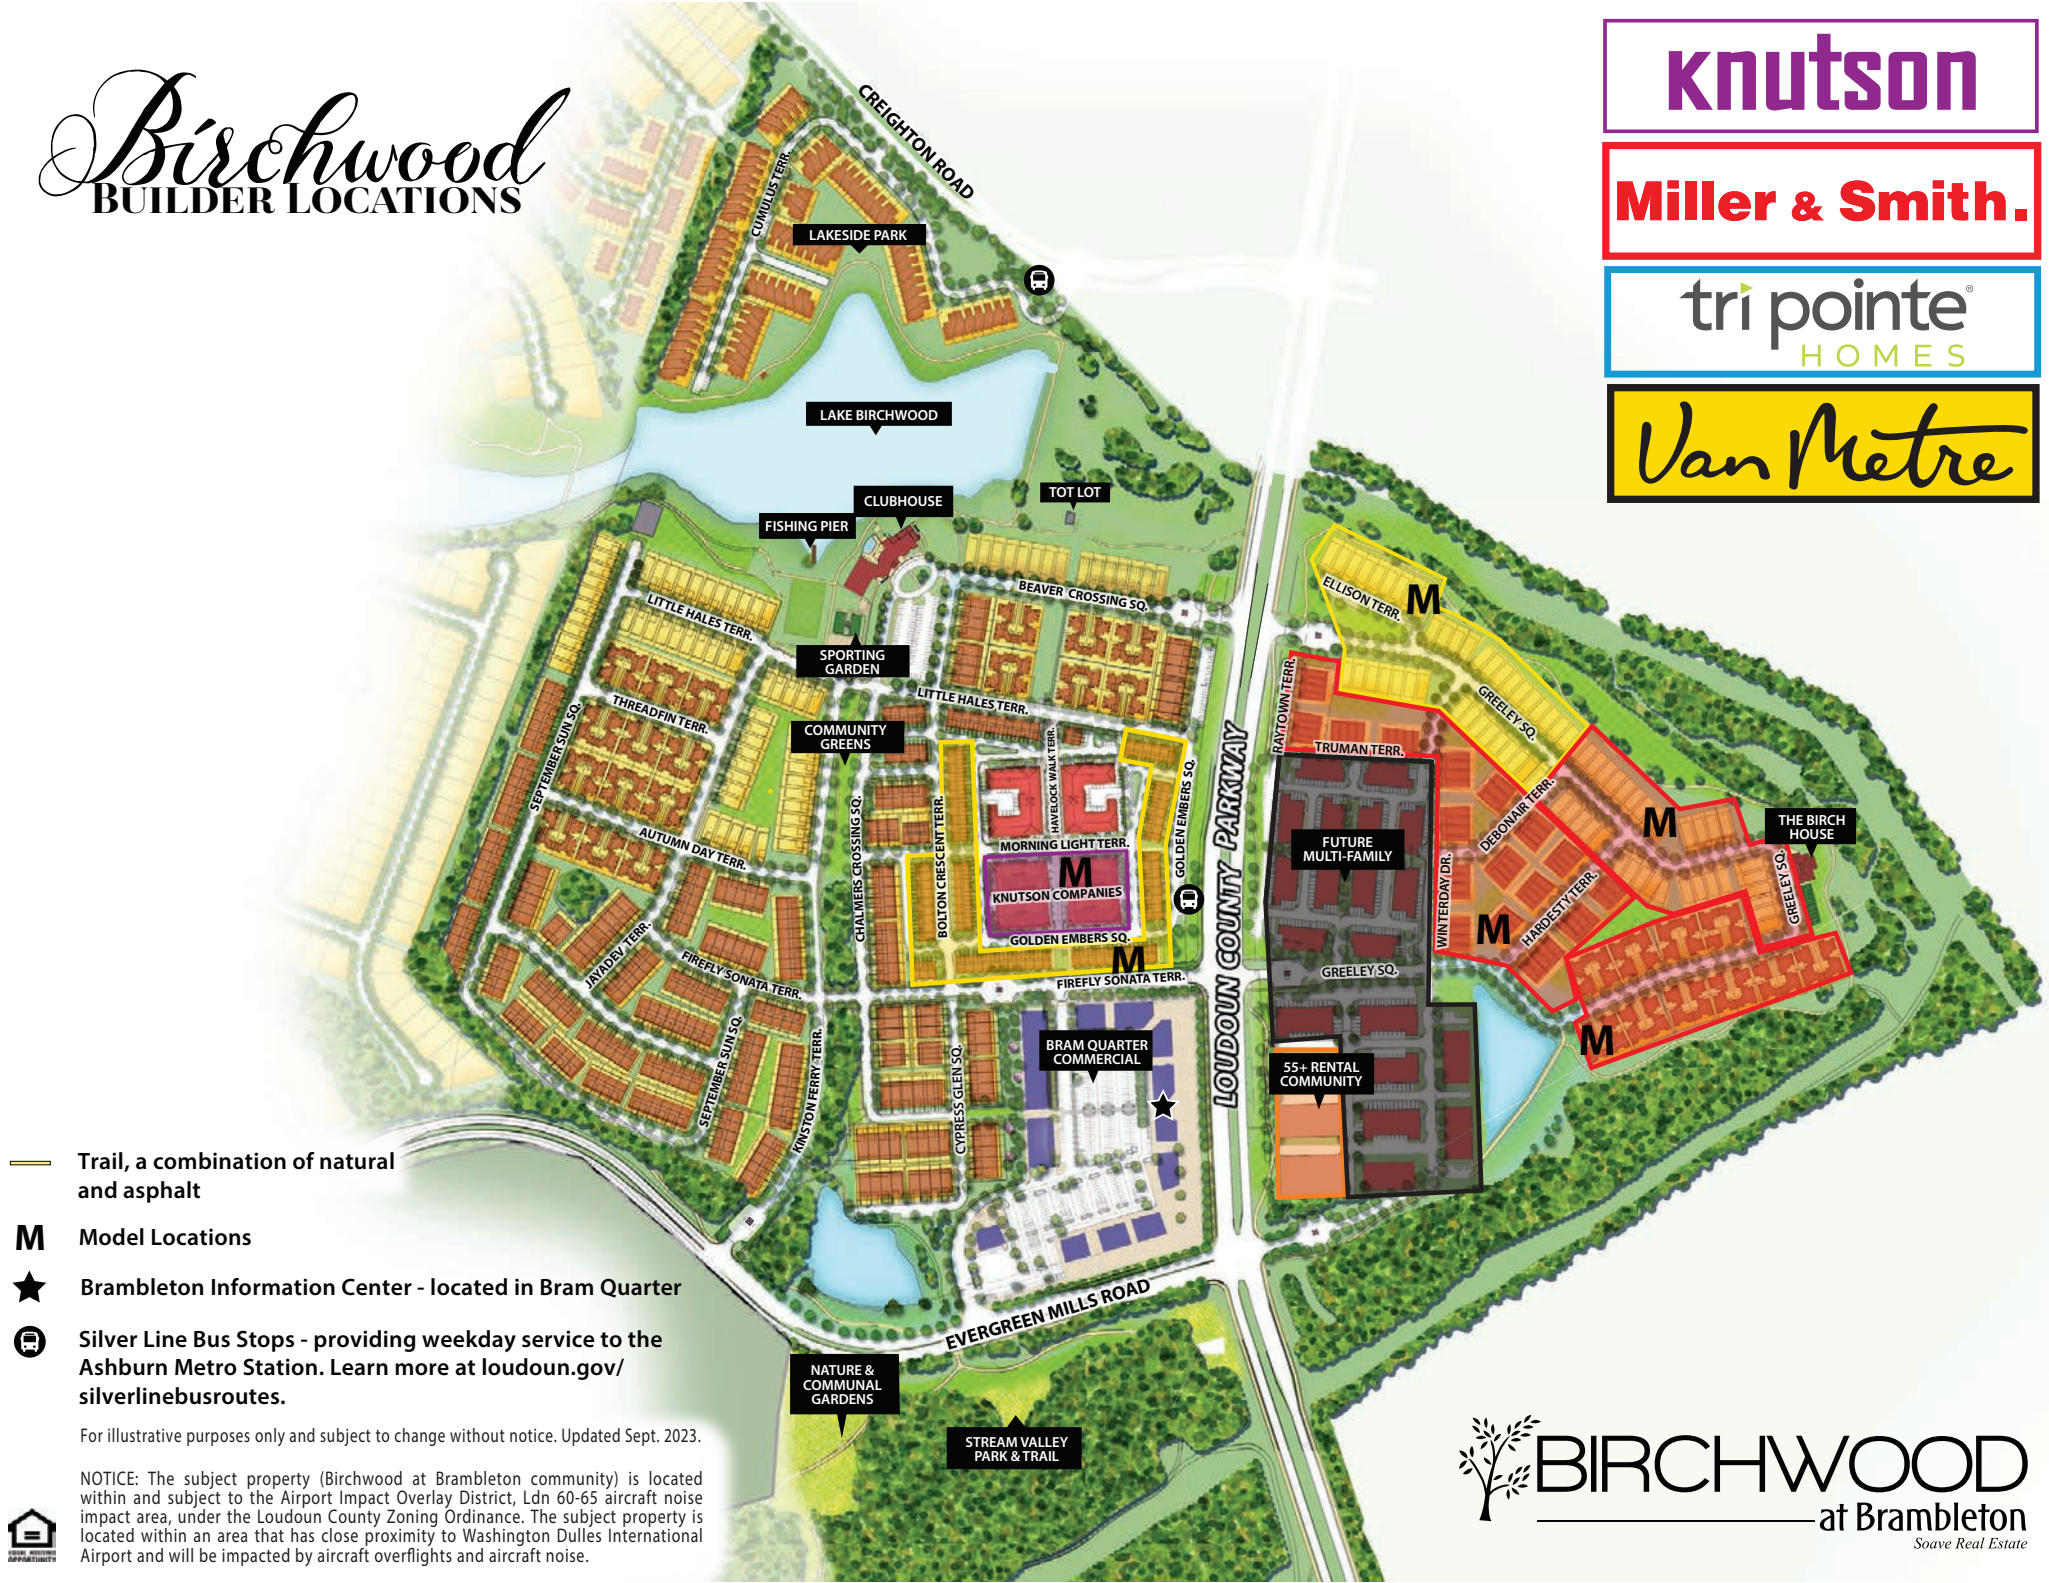

Birchwood

BUILDER LOCATIONS

knutson

Miller & Smith.

tri pointe
HOMES

Van Metre

Trail, a combination of natural and asphalt

M Model Locations

★ Brambleton Information Center - located in Bram Quarter

🚏 Silver Line Bus Stops - providing weekday service to the Ashburn Metro Station. Learn more at loudoun.gov/silverlinebusroutes.

For illustrative purposes only and subject to change without notice. Updated Sept. 2023.

NOTICE: The subject property (Birchwood at Brambleton community) is located within and subject to the Airport Impact Overlay District, Ldn 60-65 aircraft noise impact area, under the Loudoun County Zoning Ordinance. The subject property is located within an area that has close proximity to Washington Dulles International Airport and will be impacted by aircraft overflights and aircraft noise.

BIRCHWOOD
at Brambleton
Soave Real Estate