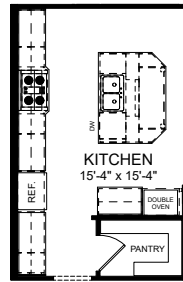

OPT. 4-PANEL SLIDING GLASS DOOR SHOWN IN FAMILY ROOM AND OPT. GLASS EGRESS DOOR AND OPT. OUTDOOR LIVING - SCREENED

OPT. ALT. KITCHEN ISLAND SHOWN W/ OPT. EXPANDED KITCHEN AND OPT. GOURMET HOOD

ELEVATION 42FW02

ELEVATION 42FW01
SHOWN W/ OPT. OUTDOOR LIVING AND OPT. CANOPY HOOD AND OPT. LAUNDRY CABINETS

OPT. BEAMED CEILING SHOWN IN GREAT ROOM

OPT. ADDITIONAL BEDROOM SHOWN ON FIRST FLOOR

ELEVATION 42FW02

ELEVATION 42FW01