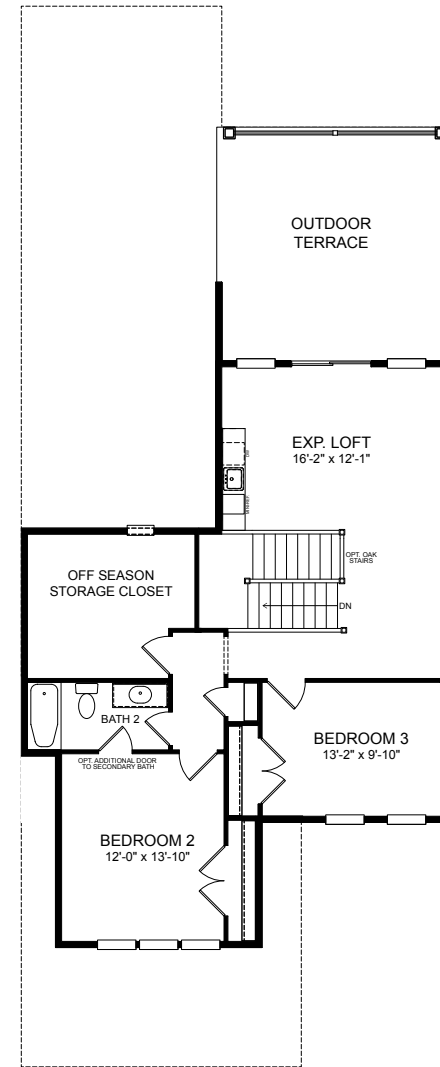

OPT. 4-PANEL SLIDING GLASS DOOR SHOWN IN FAMILY ROOM AND OPT. GLASS EGRESS DOOR AND OPT. OUTDOOR LIVING - SCREENED

OPT. ALT. KITCHEN ISLAND SHOWN W/ OPT. EXPANDED KITCHEN AND OPT. GOURMET HOOD

ELEVATION 42FW02

ELEVATION 42FW01
SHOWN W/ OPT. OUTDOOR LIVING AND OPT. CANOPY HOOD AND OPT. LAUNDRY CABINETS

OPT. BEAMED CEILING SHOWN IN GREAT ROOM

OPT. ADDITIONAL BEDROOM SHOWN ON FIRST FLOOR

ELEVATION 42FW02

ELEVATION 42FW01

OPT. EXPANDED LOFT
SHOWN W/ OPT. OUTDOOR TERRACE
AND OPT. LOFT WET BAR

OPT. EXPANDED BASEMENT
SHOWN W/ REC. ROOM

OPT. BASEMENT REC. ROOM
SHOWN W/ FULL BATH W/ SHOWER
AND OPT. FLEX ROOM