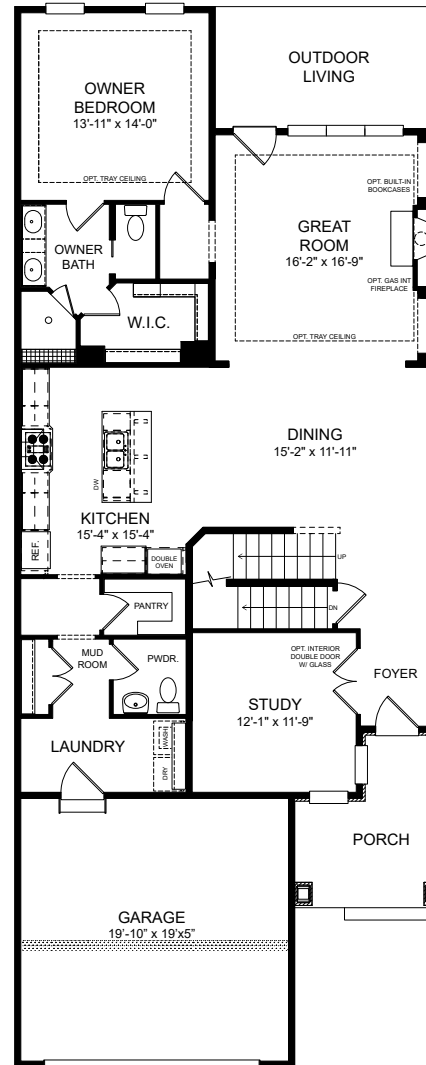

OPT. 4-PANEL SLIDING GLASS DOOR SHOWN IN FAMILY ROOM AND OPT. GLASS EGRESS DOOR AND OPT. OUTDOOR LIVING - SCREENED

OPT. ALT. KITCHEN ISLAND SHOWN W/ OPT. EXPANDED KITCHEN AND OPT. GOURMET HOOD

ELEVATION 42FW02

ELEVATION 42FW01
SHOWN W/ OPT. OUTDOOR LIVING AND OPT. CANOPY HOOD AND OPT. LAUNDRY CABINETS

OPT. BEAMED CEILING SHOWN IN GREAT ROOM

OPT. ADDITIONAL BEDROOM SHOWN ON FIRST FLOOR

ELEVATION 42FW02

ELEVATION 42FW01

OPT. EXPANDED LOFT
SHOWN W/ OPT. OUTDOOR TERRACE
AND OPT. LOFT WET BAR

OPT. EXPANDED BASEMENT
SHOWN W/ REC. ROOM

OPT. BASEMENT REC. ROOM
SHOWN W/ FULL BATH W/ SHOWER
AND OPT. FLEX ROOM