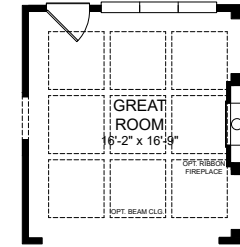

OPT. BEAMED CEILING SHOWN IN GREAT ROOM