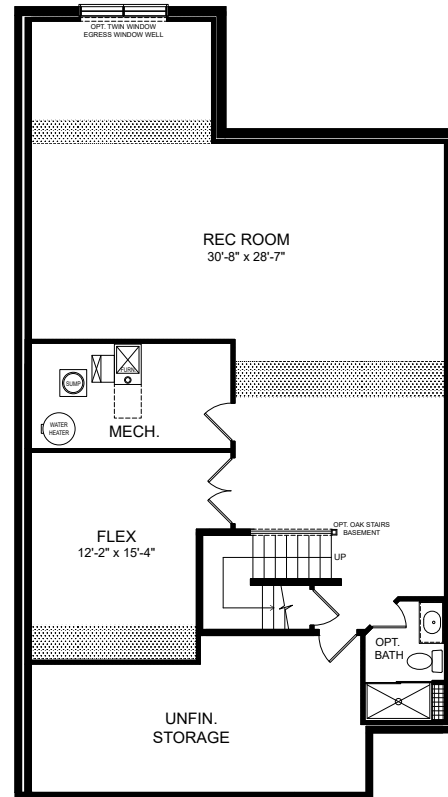

OPT. 4-PANEL SLIDING GLASS DOOR SHOWN IN FAMILY ROOM AND OPT. GLASS EGRESS DOOR AND OPT. OUTDOOR LIVING - SCREENED

OPT. ALT. KITCHEN ISLAND SHOWN W/ OPT. EXPANDED KITCHEN AND OPT. GOURMET HOOD

ELEVATION 42FW02

ELEVATION 42FW01
SHOWN W/ OPT. OUTDOOR LIVING AND OPT. CANOPY HOOD AND OPT. LAUNDRY CABINETS

OPT. BEAMED CEILING SHOWN IN GREAT ROOM

OPT. ADDITIONAL BEDROOM SHOWN ON FIRST FLOOR

ELEVATION 42FW02

ELEVATION 42FW01

OPT. EXPANDED LOFT
SHOWN W/ OPT. OUTDOOR TERRACE
AND OPT. LOFT WET BAR

OPT. EXPANDED BASEMENT
SHOWN W/ REC. ROOM

OPT. BASEMENT REC. ROOM
SHOWN W/ FULL BATH W/ SHOWER
AND OPT. FLEX ROOM