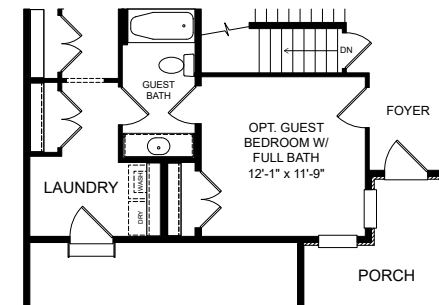

OPT. 4-PANEL SLIDING GLASS DOOR SHOWN IN FAMILY ROOM AND OPT. GLASS EGRESS DOOR AND OPT. OUTDOOR LIVING - SCREENED

OPT. ALT. KITCHEN ISLAND SHOWN W/ OPT. EXPANDED KITCHEN AND OPT. GOURMET HOOD

ELEVATION 42FW02

ELEVATION 42FW01
SHOWN W/ OPT. OUTDOOR LIVING AND OPT. CANOPY HOOD AND OPT. LAUNDRY CABINETS

OPT. BEAMED CEILING SHOWN IN GREAT ROOM

OPT. ADDITIONAL BEDROOM SHOWN ON FIRST FLOOR

ELEVATION 42FW02

ELEVATION 42FW01

OPT. EXPANDED LOFT
SHOWN W/ OPT. OUTDOOR TERRACE
AND OPT. LOFT WET BAR

OPT. EXPANDED BASEMENT
SHOWN W/ REC. ROOM

OPT. BASEMENT REC. ROOM
SHOWN W/ FULL BATH W/ SHOWER
AND OPT. FLEX ROOM