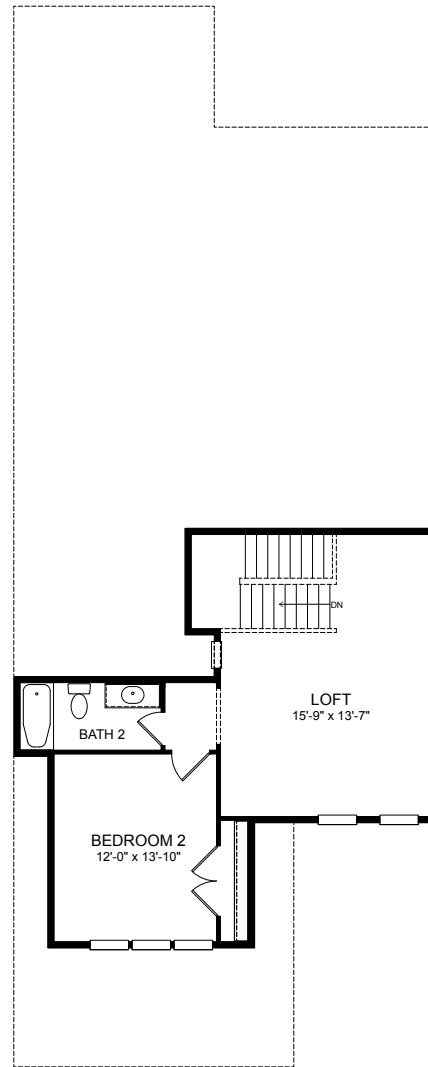

OPT. 4-PANEL SLIDING GLASS DOOR SHOWN IN FAMILY ROOM AND OPT. GLASS EGRESS DOOR AND OPT. OUTDOOR LIVING - SCREENED

OPT. ALT. KITCHEN ISLAND SHOWN W/ OPT. EXPANDED KITCHEN AND OPT. GOURMET HOOD

ELEVATION 42FW02

ELEVATION 42FW01
SHOWN W/ OPT. OUTDOOR LIVING AND OPT. CANOPY HOOD AND OPT. LAUNDRY CABINETS

OPT. BEAMED CEILING SHOWN IN GREAT ROOM

OPT. ADDITIONAL BEDROOM SHOWN ON FIRST FLOOR

ELEVATION 42FW02

ELEVATION 42FW01

OPT. EXPANDED LOFT
SHOWN W/ OPT. OUTDOOR TERRACE
AND OPT. LOFT WET BAR

OPT. EXPANDED BASEMENT
SHOWN W/ REC. ROOM

OPT. BASEMENT REC. ROOM
SHOWN W/ FULL BATH W/ SHOWER
AND OPT. FLEX ROOM