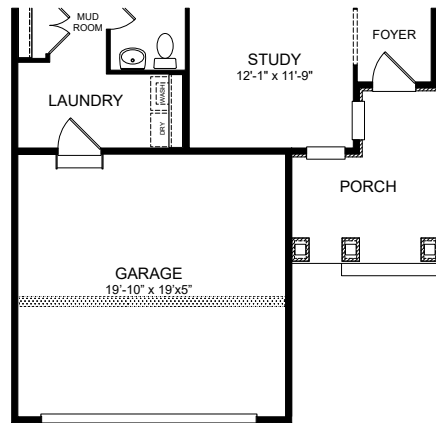

OPT. 4-PANEL SLIDING GLASS DOOR SHOWN IN FAMILY ROOM AND OPT. GLASS EGRESS DOOR AND OPT. OUTDOOR LIVING - SCREENED

OPT. ALT. KITCHEN ISLAND SHOWN W/ OPT. EXPANDED KITCHEN AND OPT. GOURMET HOOD

ELEVATION 42FW02

ELEVATION 42FW01
SHOWN W/ OPT. OUTDOOR LIVING AND OPT. CANOPY HOOD AND OPT. LAUNDRY CABINETS

OPT. BEAMED CEILING SHOWN IN GREAT ROOM

OPT. ADDITIONAL BEDROOM SHOWN ON FIRST FLOOR

ELEVATION 42FW02

ELEVATION 42FW01

OPT. EXPANDED LOFT
SHOWN W/ OPT. OUTDOOR TERRACE
AND OPT. LOFT WET BAR

OPT. EXPANDED BASEMENT
SHOWN W/ REC. ROOM

OPT. BASEMENT REC. ROOM
SHOWN W/ FULL BATH W/ SHOWER
AND OPT. FLEX ROOM