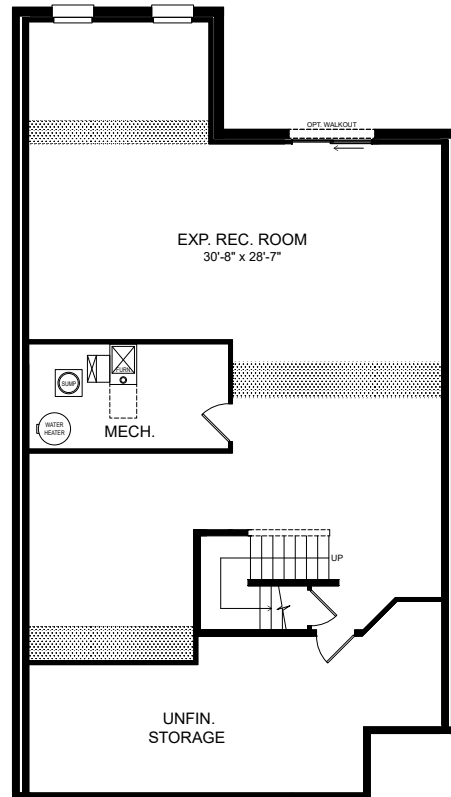

OPT. 4-PANEL SLIDING GLASS DOOR SHOWN IN FAMILY ROOM AND OPT. GLASS EGRESS DOOR AND OPT. OUTDOOR LIVING - SCREENED

OPT. ALT. KITCHEN ISLAND SHOWN W/ OPT. EXPANDED KITCHEN AND OPT. GOURMET HOOD

ELEVATION 42FW02

ELEVATION 42FW01
SHOWN W/ OPT. OUTDOOR LIVING AND OPT. CANOPY HOOD AND OPT. LAUNDRY CABINETS

OPT. BEAMED CEILING SHOWN IN GREAT ROOM

OPT. ADDITIONAL BEDROOM SHOWN ON FIRST FLOOR

ELEVATION 42FW02

ELEVATION 42FW01

OPT. EXPANDED LOFT
SHOWN W/ OPT. OUTDOOR TERRACE
AND OPT. LOFT WET BAR

OPT. EXPANDED BASEMENT
SHOWN W/ REC. ROOM

OPT. BASEMENT REC. ROOM
SHOWN W/ FULL BATH W/ SHOWER
AND OPT. FLEX ROOM