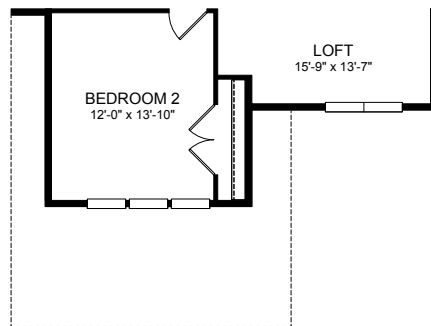

OPT. 4-PANEL SLIDING GLASS DOOR SHOWN IN FAMILY ROOM AND OPT. GLASS EGRESS DOOR AND OPT. OUTDOOR LIVING - SCREENED

OPT. ALT. KITCHEN ISLAND SHOWN W/ OPT. EXPANDED KITCHEN AND OPT. GOURMET HOOD

ELEVATION 42FW02

ELEVATION 42FW01
SHOWN W/ OPT. OUTDOOR LIVING AND OPT. CANOPY HOOD AND OPT. LAUNDRY CABINETS

OPT. BEAMED CEILING SHOWN IN GREAT ROOM

OPT. ADDITIONAL BEDROOM SHOWN ON FIRST FLOOR

ELEVATION 42FW02

ELEVATION 42FW01

OPT. EXPANDED LOFT
SHOWN W/ OPT. OUTDOOR TERRACE
AND OPT. LOFT WET BAR

OPT. EXPANDED BASEMENT
SHOWN W/ REC. ROOM

OPT. BASEMENT REC. ROOM
SHOWN W/ FULL BATH W/ SHOWER
AND OPT. FLEX ROOM